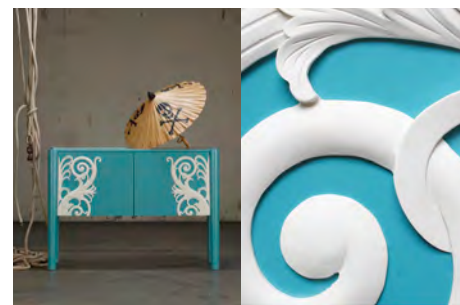

MARBELLA BUFFET IN
TURQUOISE LACQUER